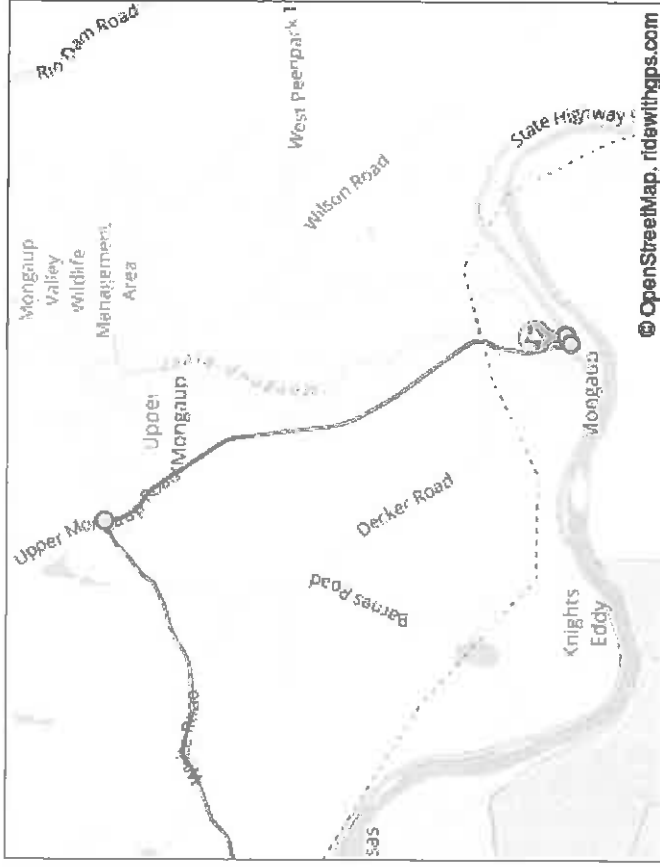

Tour de Simcha

Town of Lumberland Bike Route & Guest Parking Route

The Tour de Simcha fundraising bike event will be held on Wednesday, July 19, 2017. The cyclists will be entering this area from 11:00am -2:45pm. The guests will begin to arrive from 2:00pm. **WHITE ROAD CONSTRUCTION.** If White Rd. is not suitable for cyclists the cyclist route will change to continue up RTE. 31 Upper Mongaup Rd. Left on Rte. 41 Left of Taras Shevchenko Rd. to White Rd. Please use caution in this area. Thank You! TDS Event Management

TDS Lumberland Routes

RIDE WITH GPS
6.3 miles, + 841 / - 763 feet

2000 ft

© OpenStreetMap, ridewithgps.com

TDS Lumberland Routes

Type	Dist	Note
🚩	0.0	Start of route
➡	0.1	R onto Upper Mongaup Rd
⬅	2.8	L onto White Rd

2.8 miles. +630/-5 feet

Type	Dist	Note
⬅	5.5	L onto High Rd
🚩	6.3	End of route

3.5 miles. +0/-396 feet