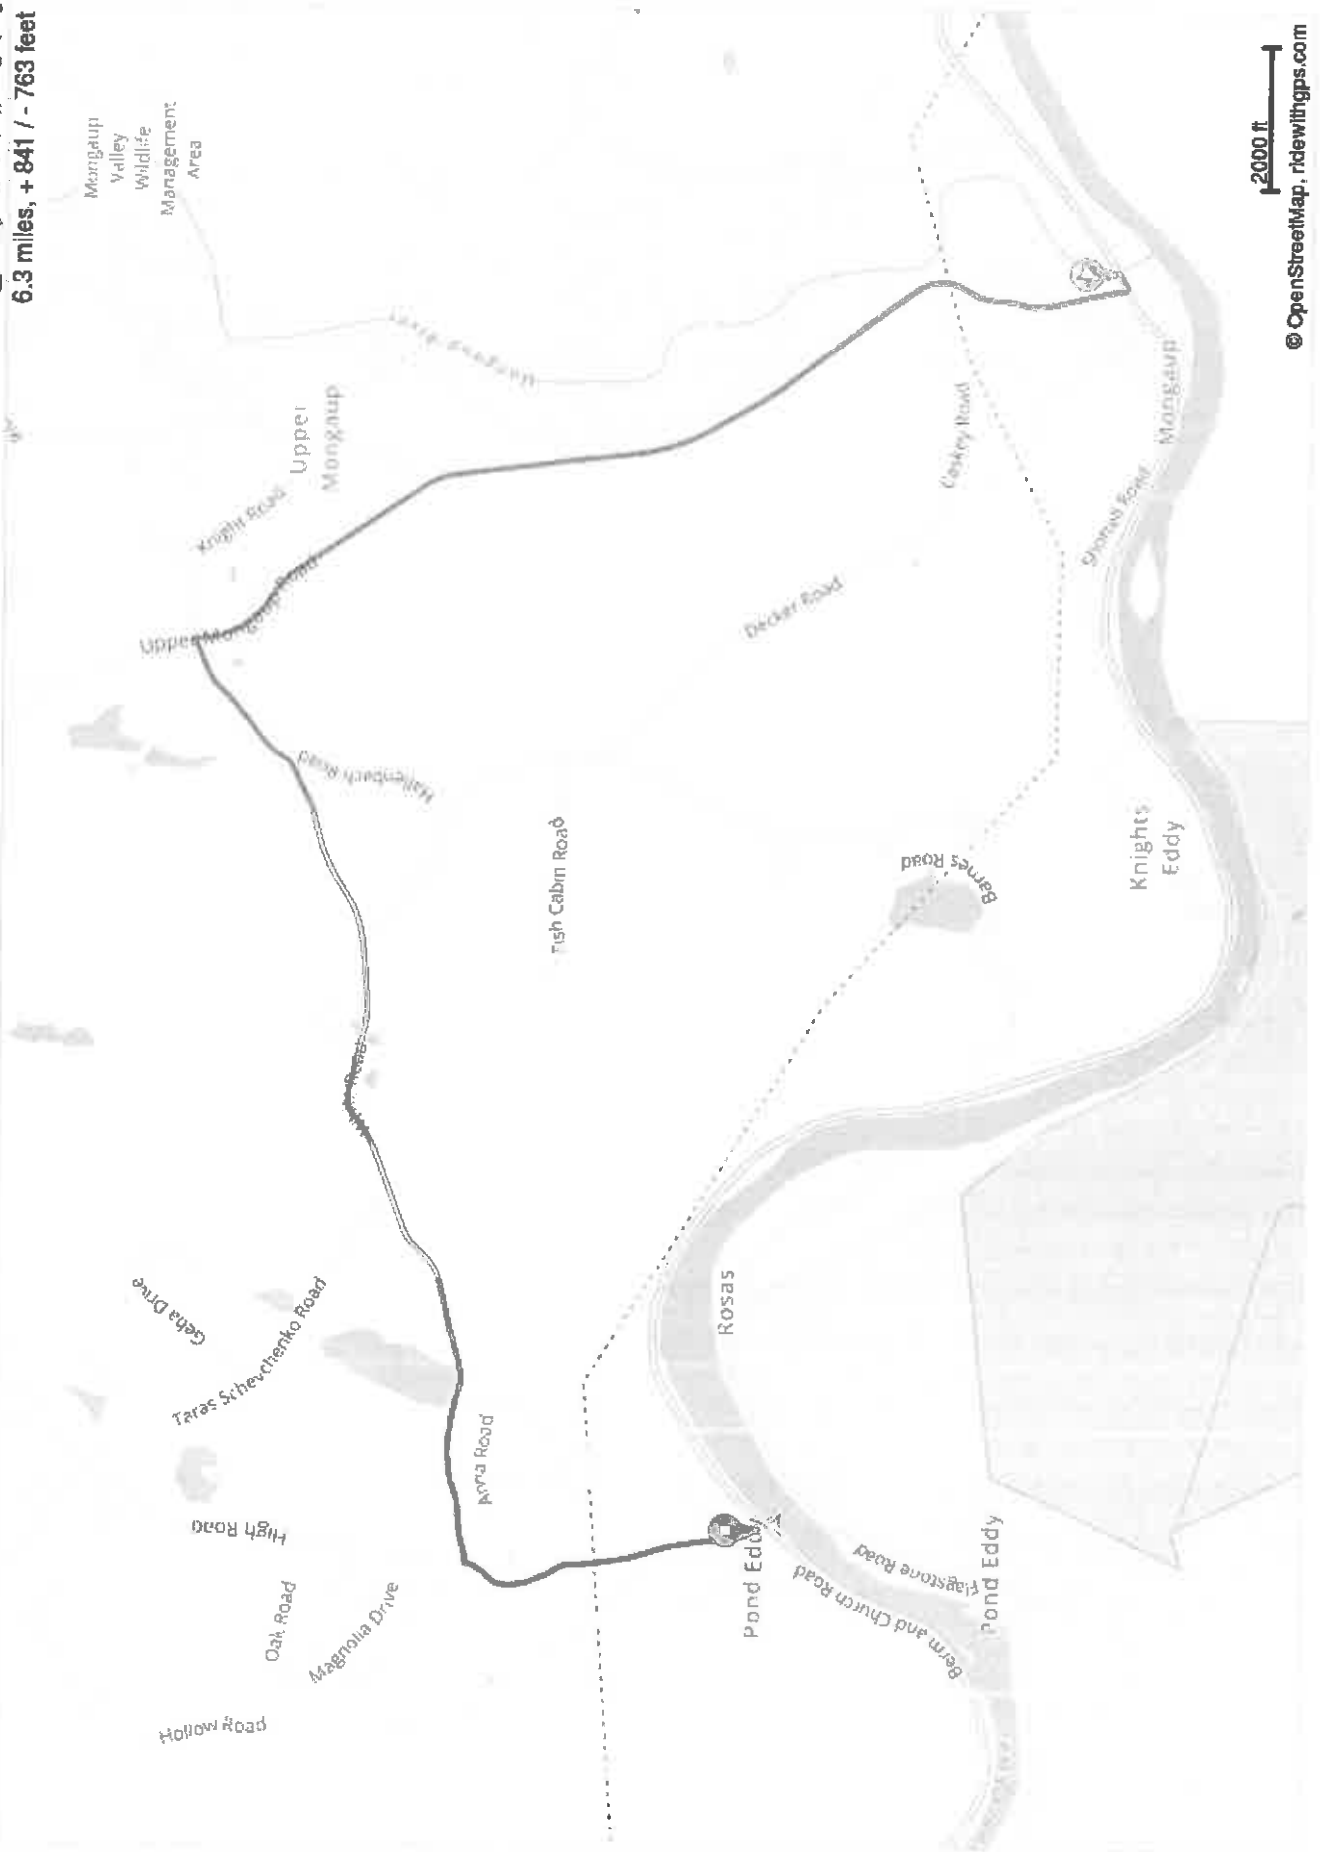

Tour de Simcha

Town of Lumberland Bike Route & Guest Parking Route

The Tour de Simcha fundraising bike event will be held on Wednesday, July 19, 2017. The cyclists will be entering this area from 11:00am -2:45pm. The guests will begin to arrive from 2:00pm. **WHITE ROAD CONSTRUCTION.** If White Rd. is not suitable for cyclists the cyclist route will change to continue up RTE. 31 Upper Mongaup Rd. Left on Rte. 41 Left of Taras Shevchenko Rd. to White Rd. Please use caution in this area. Thank You! TDS Event Management

TDS Lumberland Routes

RIDE WITH GPS
6.3 miles, + 841 / - 763 feet

2000 ft

© OpenStreetMap, ridewithgps.com

TDS Lumberland Routes

Type	Dist	Note
🚩	0.0	Start of route
➡	0.1	R onto Upper Mongaup Rd
⬅	2.8	L onto White Rd

2.8 miles. +630/-5 feet

Type	Dist	Note
⬅	5.5	L onto High Rd
🚩	6.3	End of route

3.5 miles. +0/-396 feet